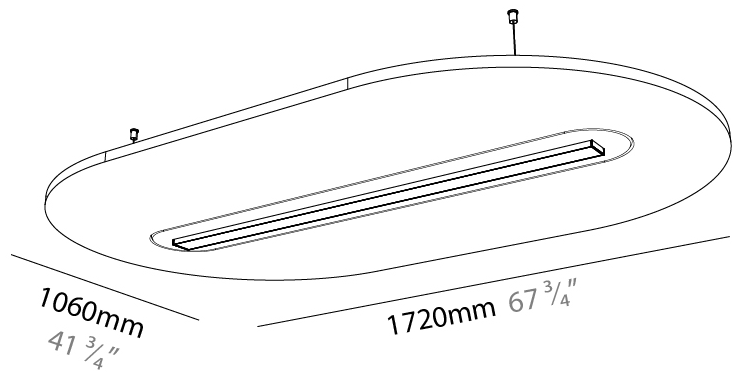

Holder Finish: [SSR / BKV / CWI / CRY / HAB / LAG / UFT / ITA / RUA / RUR / MIC / FTG / MYG / TWT / LOD / PUS / FRO / FUP / KIA / POP / BLS / SPG / MEY / GOH / GUM / CHC / COM / ABZ / JAG](#)

Accent Finish: [OPL / MPM / CMP / BKR / WHR / GCL / WWR / WWL / WDA](#)
Acoustic Finish: [SFW / CYW / SEE / SYN / MTS / PMB / TTN / CYB / STO / DPE / BES / SHB / ARE / ANE / VRD / CRF](#)

Fixture Material: [Acoustic / Aluminum / PMMA](#)

Primary Material: [Acoustic](#)

Cable Details: [2000mm/78 3/4" or 6000mm/236 1/4" Cable, - Transparent](#)

ELECTRICAL

Lamp Type: LED
Input Wattage (W): 47.3
Total Output Wattage (W): 42.7
Dimming: [Non-dimming / DALI Dimming / MATTER Dimming](#)
Driver Included: No
Driver Location: Remote
Driver Class: Class 2
Input Voltage (V): 120 - 277
Upon Request: [0 - 10V Dimming / Phase Dimming](#)

LED

Color Temperature (°K): [2700 / 3000 / 3500 / 4000](#)
Max. Delivered Lumen (lm): Max 6567
Nominal Lumen (lm): Max 7840
CRI: >90 CRI
Lamp Life (hrs): 50000

OPTICAL

RATINGS AND CERTIFICATIONS

Certified By: Certified for North American Standards

IP Rating: [IP20](#) © 2026, T 1800-388-3382, F 416-247-9319, www.zaneen.com

Available for International specifications by adding 'INT' at the end of the existing Model #. For assistance on 'custom' specifications, contact zteam@zaneen.com. In a constant effort to supply the best product, we reserve the right to change specifications or materials without notice. The most recent specification sheets are found at zaneen.com