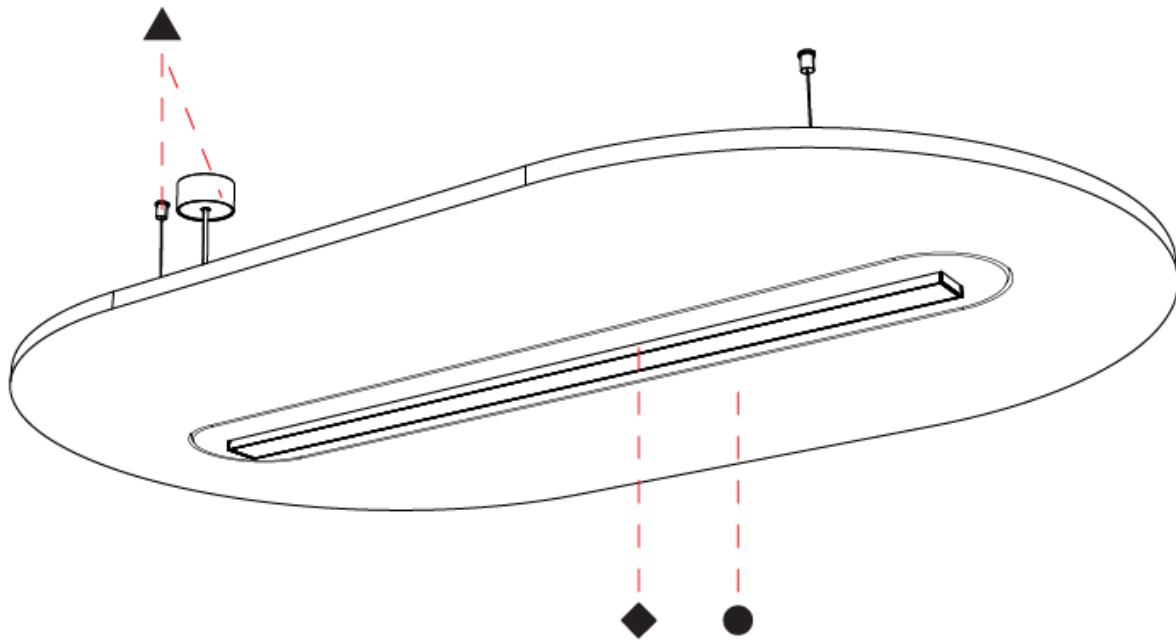

SERENII ROUND SUSPENSION

A3001177-

PROJECT	_____
TYPE	_____
SPECIFIER	_____
QUANTITY	_____
DATE	_____

A